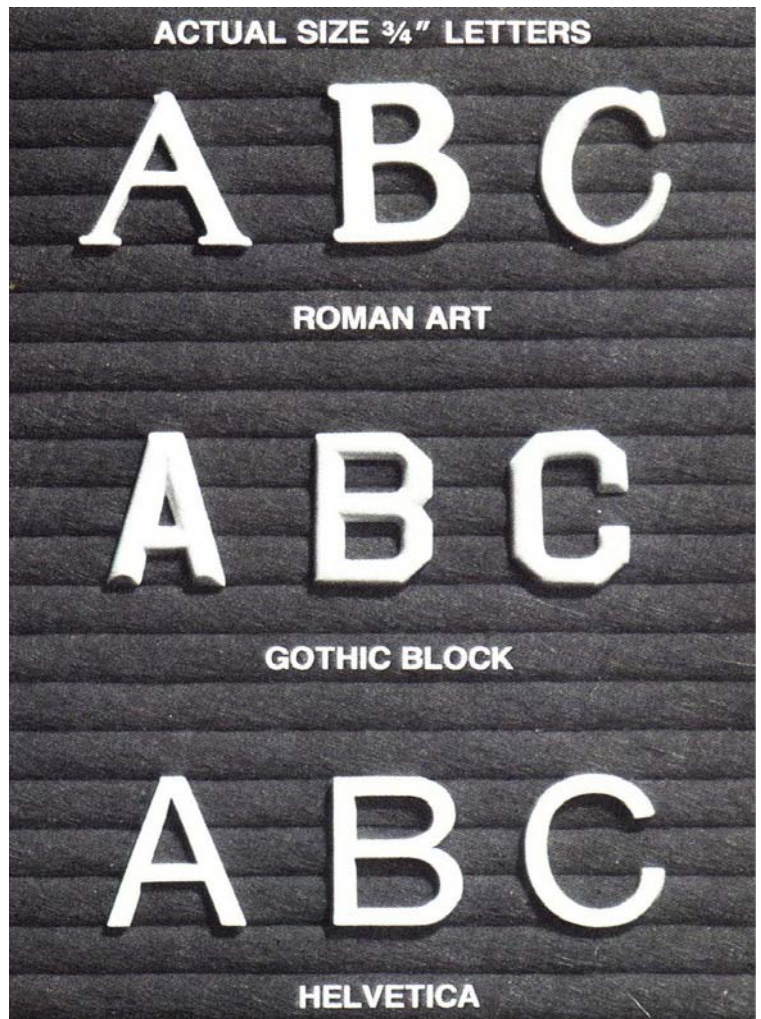

To Order Please Specify:

- 1) Type Style: Gothic Block, Helvetica, or Roman Art.
- 2) Size: See type style description.
- 3) Assortment: As required - 100-200 etc. - see chart.
- 4) Individual Characters: Submit a complete list with quantity for each.
- 5) Color

Color Size and Availability

Roman Art

Pure White & Black

1/4", 3/8", 1/2", 3/4", 1", 1 1/2", 2" & 3"

Gothic Block

Pure White & Black

3/8", 1/2", 3/4", 1", 1 1/2" & 2"

Helvetica

Pure White & Black

3/8", 1/2", 3/4", & 1"

Alignment Tabs on Letters:

1/4" & 3/8" Tabs on the bottom of the letters only.

1/2" - 3" Tabs on both top and bottom for easier alignment.

Letter Assortment		A	B	C	D	E	F	G	H	I	J	K	L	M	N	O	P	Q	R	S	T	U	V	W	X	Y	Z	.	,	&	0-9
Set Size	100	5	3	3	3	6	3	3	3	4	1	2	3	3	3	5	3	1	4	5	4	3	2	3	1	2	1	1	1	1	2**
200	10	6	6	6	12	6	6	6	8	2	4	6	6	6	10	6	2	8	10	8	6	4	6	2	4	2	2	2	2	4	
300	15	9	9	9	18	9	9	9	12	3	6	9	9	9	15	9	3	12	15	12	9	6	9	3	6	3	3	3	3	6	
500	25	15	15	15	30	15	15	15	20	5	10	15	15	15	25	15	5	20	25	20	15	10	15	5	10	5	5	5	5	10	